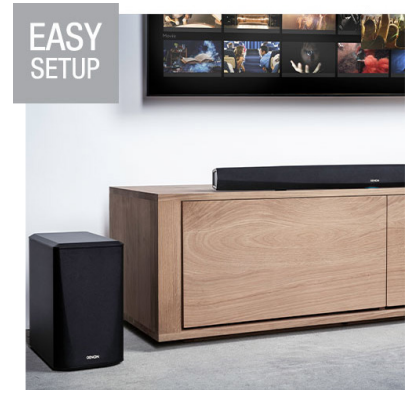

Powerful Home Theatre Sound

Two bi-amplified mid-woofers, two tweeters, and advanced DSP processing paired with a powerful wireless subwoofer with two drivers add dimension and depth to your favourite movies and TV shows.

Supports Popular Surround Sound Formats

Supports Dolby Digital, Dolby Digital Plus and DTS decoding for an immersive surround sound experience. HDMI input and output features Audio Return Channel (ARC) for single cable connection from the soundbar to your TV. Supports 4K with HDCP 2.2, Dolby Vision and HDR10.

Simplified Setup

Never worry if the DHT-S516H will work with your TV or not; the included HDMI and Optical cabling makes certain your soundbar is compatible with any source. The included IR blaster and HEOS IR learning function allows for control with your TV remote if the soundbar is blocking its IR receiver (sensor).

Amazon Alexa Voice Control

Simply activate the free HEOS Home Entertainment Skill and go hands-free with Amazon Alexa and your voice. Say the word and the DHT-S516H will adjust the volume, skip to the next track, and more. Requires Alexa app and Amazon Echo, Dot or equivalent.